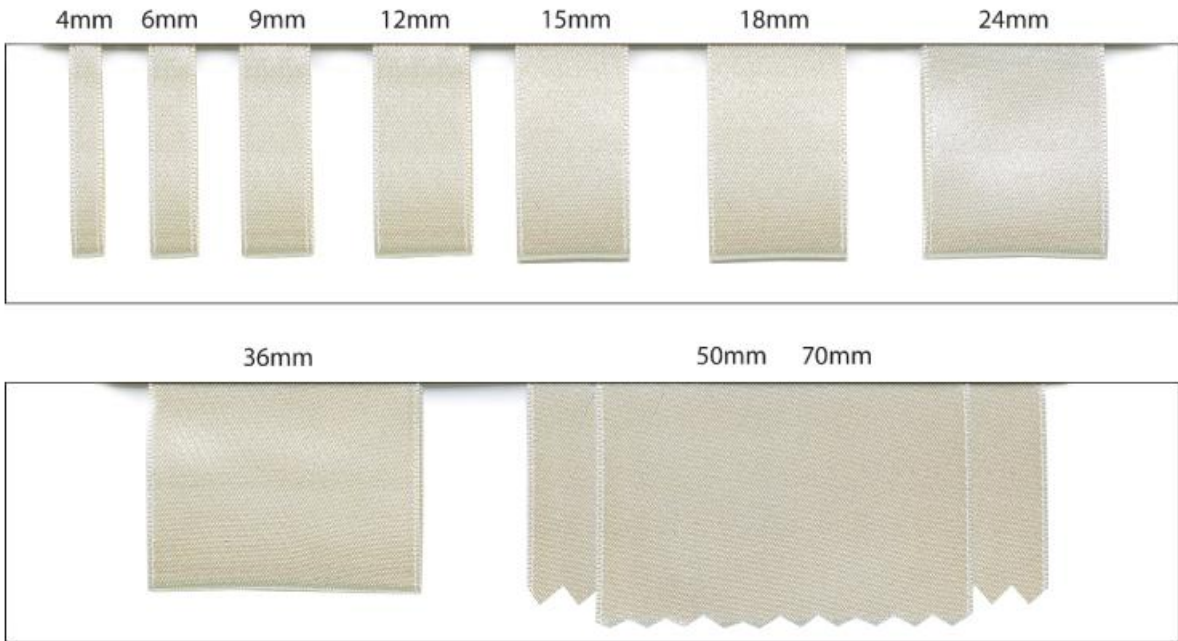

Contents

目錄

- ◆ 3030/4040 Single / Double Face Polyester Satin Ribbon
單雙面滌綸色丁絲帶.....P.1~3
- ◆ 3251 Double Face Polyester Silky Satin Ribbon
雙面滌綸仿真絲色丁絲帶.....P.4
- ◆ 3250 Spun Polyester Double Faced Satin Ribbon
短纖滌綸色丁帶.....P.5~6
- ◆ 3180 Polyester Herringbone Tapes /
3280 Spun Polyester Taffeta Ribbons
短纖滌綸人字帶 / 短纖滌綸平紋帶.....P.7~9
- ◆ 7501 Polyester Grosgrain Ribbon
滌綸橫紋帶.....P.10
- ◆ 1208 Polyester Petersham Ribbon
滌綸橫紋帶.....P.11~13
- ◆ 1205 Rayon Petersham Ribbon
人造絲橫紋帶.....P.14
- ◆ Other Products
其它產品.....P.15~17
- ◆ Ribbon Bows & Rosette
絲帶蝴蝶結及花仔.....P.18~20

3030/4040 SINGLE / DOUBLE FACE POLYESTER SATIN RIBBON

10 Sizes 120 Colors 100% Polyester 4mm 300M/Roll, Others 50M/Roll

Quality & Size Sample

Color Samples

Color Samples